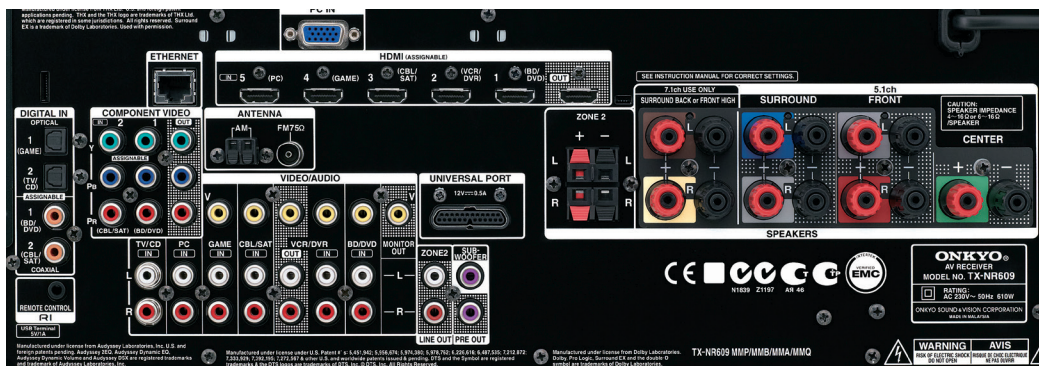

Video Section

Input Sensitivity/Output Level and Impedance	1.0 Vp–p/75 Ω (Component Y)
Video	0.7 Vp–p/75 Ω (Component Pb/Cb, Pr/Cr)
	1.0 Vp–p/75 Ω (Composite)
Component Video Frequency Response	5 Hz–100 MHz/0 dB, -3 dB

Tuner Section

Tuning Frequency Range	87.5 MHz–108 MHz
FM	522 kHz–1,611 kHz
AM	530 kHz–1,710 kHz
FM/AM Preset Memory	40 stations

General

Power Supply	AC 220–240 V~, 50/60 Hz
Power Consumption	610 W
Dimensions (W x H x D)	435 x 173.5 x 328 mm
Weight	11.3 kg

CARTON

Dimensions (W x H x D)	570 x 297 x 423 mm
Weight	15.0 kg

Supplied Accessories

- Indoor FM antenna • AM loop antenna • Speaker cable labels
- Speaker set-up microphone • Instruction manual
- Quick set-up guide • Remote controller • AA (R6) batteries x 2

Onkyo Sound & Vision Corporation 2-1 Nishin-cho, Neyagawa-shi, Osaka 572-8540, JAPAN Tel: +81-72-831-8136 Fax: +81-72-833-5222 <http://www.onkyo.com/>
Onkyo Europe Electronics GmbH Liegnitzerstrasse 6, 82194 Grobenzell, GERMANY Tel: 49-8142-4401-0 Fax: 49-8142-4401-555 <http://www.eu.onkyo.com/>
Onkyo Europe Electronics GmbH (UK Branch) The Coach House, 81A High Street, Marlow, Buckinghamshire SL7 1AB, UNITED KINGDOM Tel: +44(0)1628-473350 Fax: +44(0)1628-401700 <http://www.onkyo.co.uk/>